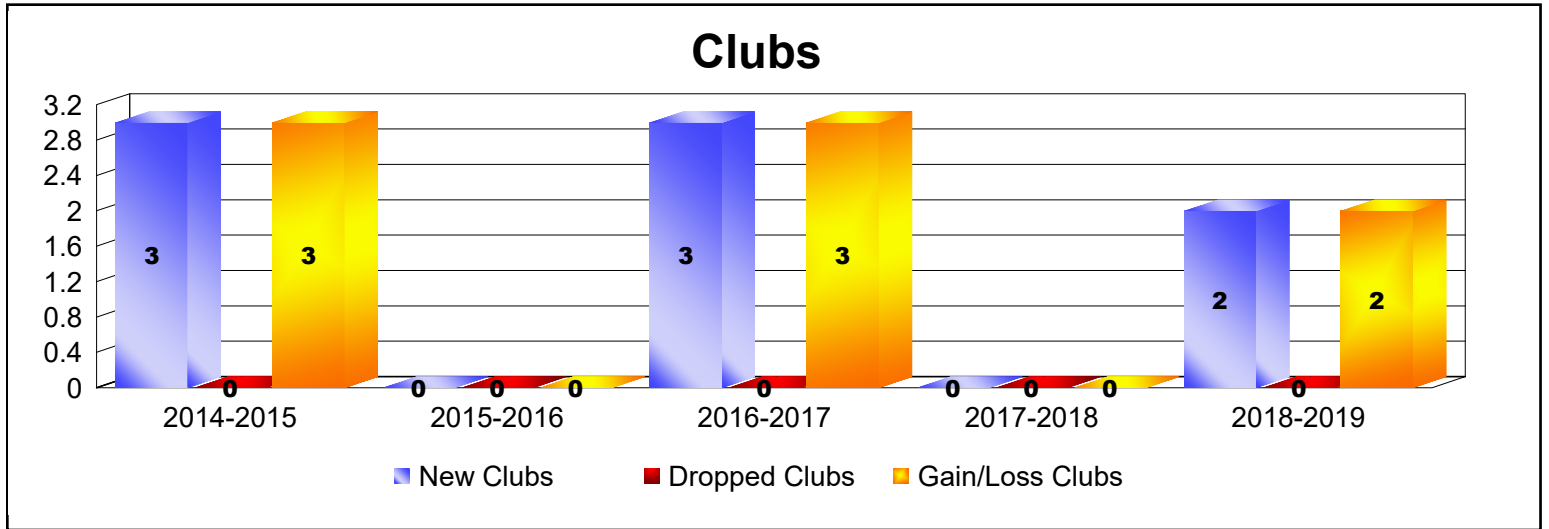

Year	New Clubs	Dropped Clubs	Gain/ Loss Clubs	New Members	Charter Members	Reinstate Members	Transfer Members	Total Member Added	Total Members Dropped	Gain/ Loss Members
2014-2015	3	0	3	137	73	2	8	220	-152	68
2015-2016	0	0	0	122	0	3	6	131	-147	-16
2016-2017	3	0	3	147	67	6	3	223	-159	64
2017-2018	0	0	0	140	5	8	4	157	-116	41
2018-2019	2	0	2	83	52	3	6	144	-168	-24
Average	2	0	2	126	39	4	5	175	-148	27