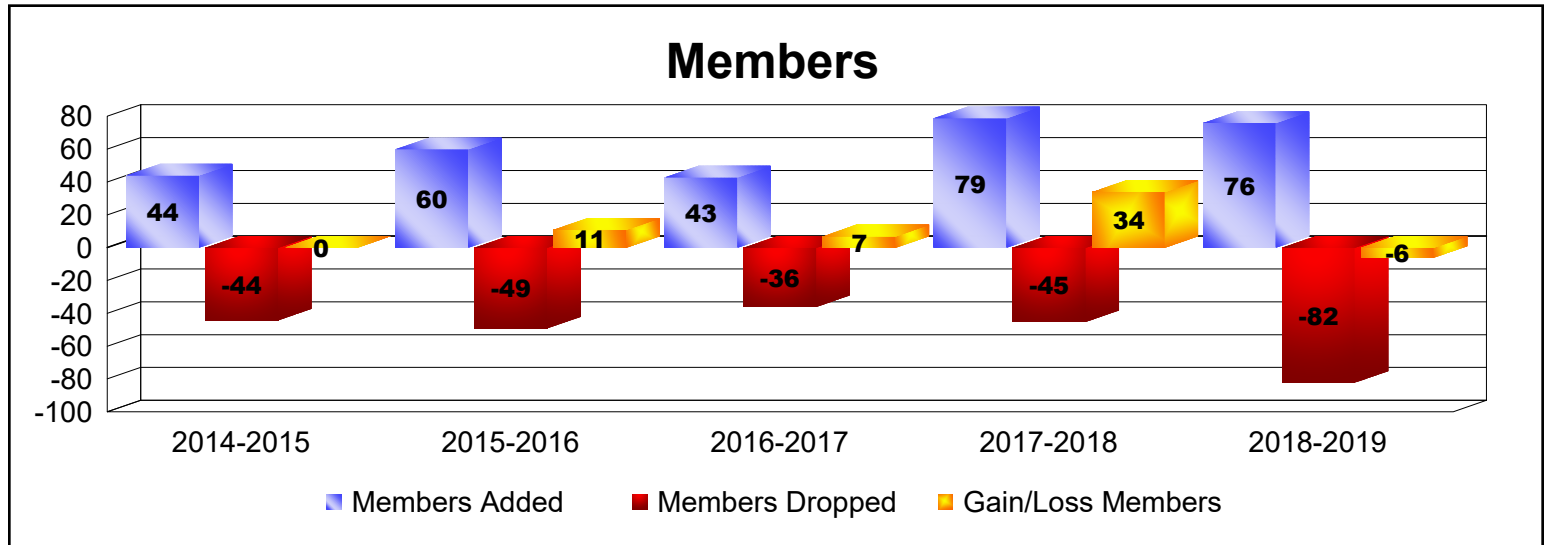

Year	New Clubs	Dropped Clubs	Gain/ Loss Clubs	New Members	Charter Members	Reinstate Members	Transfer Members	Total Member Added	Total Members Dropped	Gain/ Loss Members
2014-2015	0	0	0	0	0	0	0	0	0	0
2015-2016	0	-1	-1	0	0	0	0	0	-8	-8
Average	0	-1	-1	0	0	0	0	0	-4	-4

Year	New Clubs	Dropped Clubs	Gain/ Loss Clubs	New Members	Charter Members	Reinstate Members	Transfer Members	Total Member Added	Total Members Dropped	Gain/ Loss Members
2014-2015	0	0	0	40	0	1	3	44	-44	0
2015-2016	0	0	0	59	0	0	1	60	-49	11
2016-2017	0	0	0	42	0	0	1	43	-36	7
2017-2018	1	0	1	56	22	1	0	79	-45	34
2018-2019	1	0	1	50	25	1	0	76	-82	-6
Average	0	0	0	49	9	1	1	60	-51	9

Year	New Clubs	Dropped Clubs	Gain/ Loss Clubs	New Members	Charter Members	Reinstate Members	Transfer Members	Total Member Added	Total Members Dropped	Gain/ Loss Members
2014-2015	1	0	1	4	20	5	0	29	-20	9
2015-2016	0	0	0	18	0	0	0	18	-6	12
2016-2017	0	0	0	5	0	1	1	7	-8	-1
2017-2018	0	0	0	11	0	0	0	11	-8	3
2018-2019	0	-1	-1	6	0	0	0	6	-25	-19
Average	0	0	0	9	4	1	0	14	-13	1