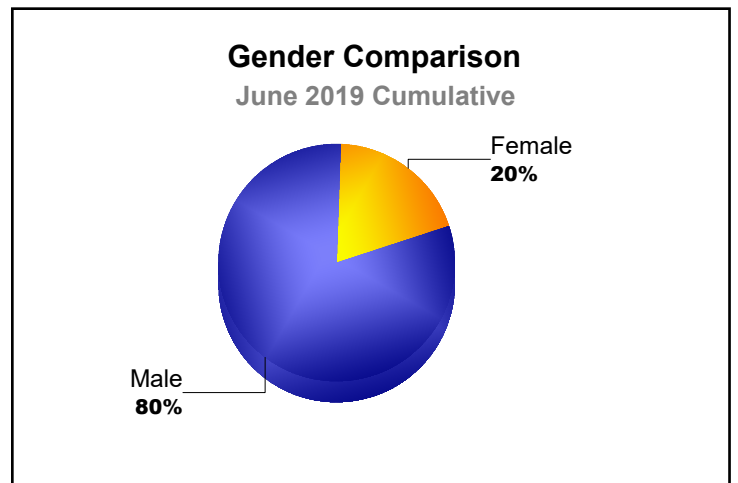

Year	New Clubs	Dropped Clubs	Gain/ Loss Clubs	New Members	Charter Members	Reinstate Members	Transfer Members	Total Member Added	Total Members Dropped	Gain/ Loss Members
2014-2015	1	0	1	4	20	5	0	29	-20	9
2015-2016	0	0	0	18	0	0	0	18	-6	12
2016-2017	0	0	0	5	0	1	1	7	-8	-1
2017-2018	0	0	0	11	0	0	0	11	-8	3
2018-2019	0	-1	-1	6	0	0	0	6	-25	-19
Average	0	0	0	9	4	1	0	14	-13	1