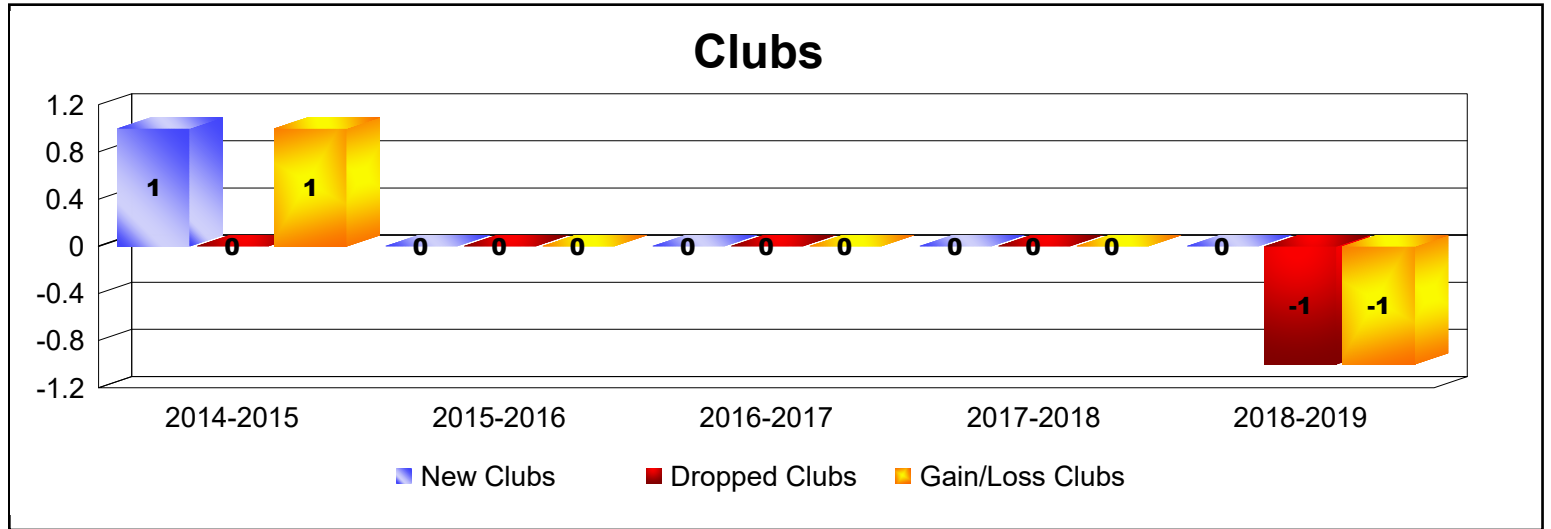

Year	New Clubs	Dropped Clubs	Gain/ Loss Clubs	New Members	Charter Members	Reinstate Members	Transfer Members	Total Member Added	Total Members Dropped	Gain/ Loss Members
2014-2015	0	0	0	0	0	0	0	0	0	0
2015-2016	0	-1	-1	0	0	0	0	0	-8	-8
Average	0	-1	-1	0	0	0	0	0	-4	-4

Year	New Clubs	Dropped Clubs	Gain/ Loss Clubs	New Members	Charter Members	Reinstate Members	Transfer Members	Total Member Added	Total Members Dropped	Gain/ Loss Members
2014-2015	0	0	0	40	0	1	3	44	-44	0
2015-2016	0	0	0	59	0	0	1	60	-49	11
2016-2017	0	0	0	42	0	0	1	43	-36	7
2017-2018	1	0	1	56	22	1	0	79	-45	34
2018-2019	1	0	1	50	25	1	0	76	-82	-6
Average	0	0	0	49	9	1	1	60	-51	9

Year	New Clubs	Dropped Clubs	Gain/ Loss Clubs	New Members	Charter Members	Reinstate Members	Transfer Members	Total Member Added	Total Members Dropped	Gain/ Loss Members
2014-2015	1	0	1	4	20	5	0	29	-20	9
2015-2016	0	0	0	18	0	0	0	18	-6	12
2016-2017	0	0	0	5	0	1	1	7	-8	-1
2017-2018	0	0	0	11	0	0	0	11	-8	3
2018-2019	0	-1	-1	6	0	0	0	6	-25	-19
Average	0	0	0	9	4	1	0	14	-13	1