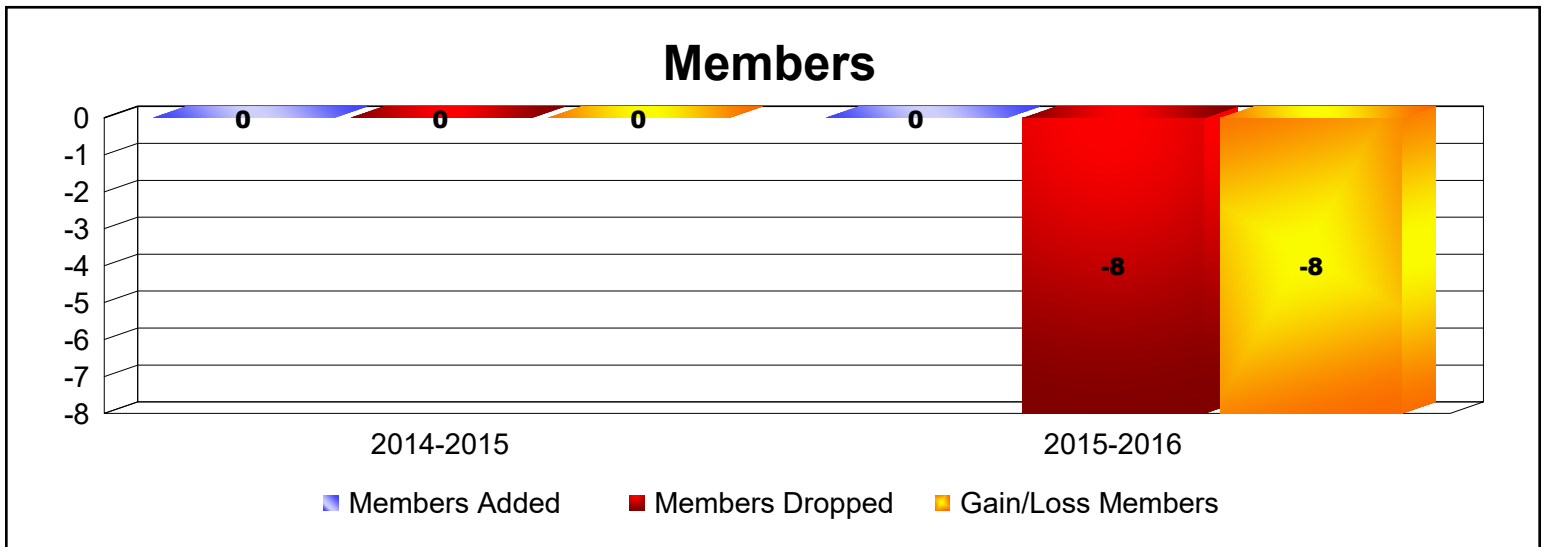

Year	New Clubs	Dropped Clubs	Gain/ Loss Clubs	New Members	Charter Members	Reinstate Members	Transfer Members	Total Member Added	Total Members Dropped	Gain/ Loss Members
2014-2015	0	0	0	0	0	0	0	0	0	0
2015-2016	0	-1	-1	0	0	0	0	0	-8	-8
Average	0	-1	-1	0	0	0	0	0	-4	-4

Year	New Clubs	Dropped Clubs	Gain/ Loss Clubs	New Members	Charter Members	Reinstate Members	Transfer Members	Total Member Added	Total Members Dropped	Gain/ Loss Members
2014-2015	0	0	0	40	0	1	3	44	-44	0
2015-2016	0	0	0	59	0	0	1	60	-49	11
2016-2017	0	0	0	42	0	0	1	43	-36	7
2017-2018	1	0	1	56	22	1	0	79	-45	34
2018-2019	1	0	1	50	25	1	0	76	-82	-6
Average	0	0	0	49	9	1	1	60	-51	9

Year	New Clubs	Dropped Clubs	Gain/ Loss Clubs	New Members	Charter Members	Reinstate Members	Transfer Members	Total Member Added	Total Members Dropped	Gain/ Loss Members
2014-2015	1	0	1	4	20	5	0	29	-20	9
2015-2016	0	0	0	18	0	0	0	18	-6	12
2016-2017	0	0	0	5	0	1	1	7	-8	-1
2017-2018	0	0	0	11	0	0	0	11	-8	3
2018-2019	0	-1	-1	6	0	0	0	6	-25	-19
Average	0	0	0	9	4	1	0	14	-13	1