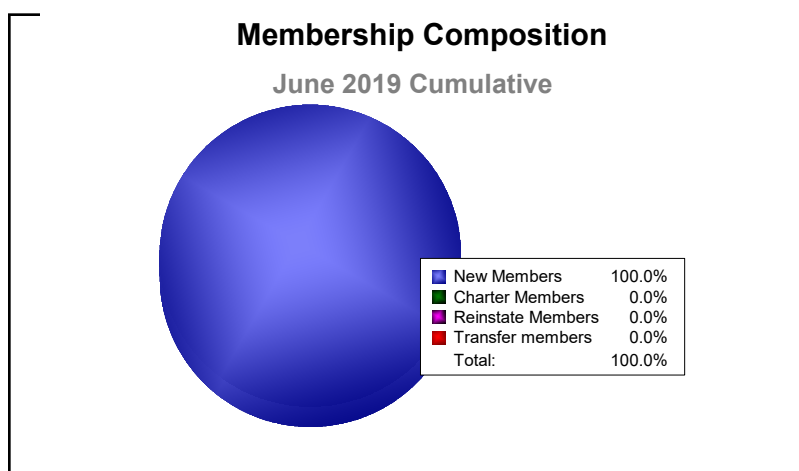

Year	New Clubs	Dropped Clubs	Gain/ Loss Clubs	New Members	Charter Members	Reinstate Members	Transfer Members	Total Member Added	Total Members Dropped	Gain/ Loss Members
2014-2015	1	0	1	4	20	5	0	29	-20	9
2015-2016	0	0	0	18	0	0	0	18	-6	12
2016-2017	0	0	0	5	0	1	1	7	-8	-1
2017-2018	0	0	0	11	0	0	0	11	-8	3
2018-2019	0	-1	-1	6	0	0	0	6	-25	-19
Average	0	0	0	9	4	1	0	14	-13	1