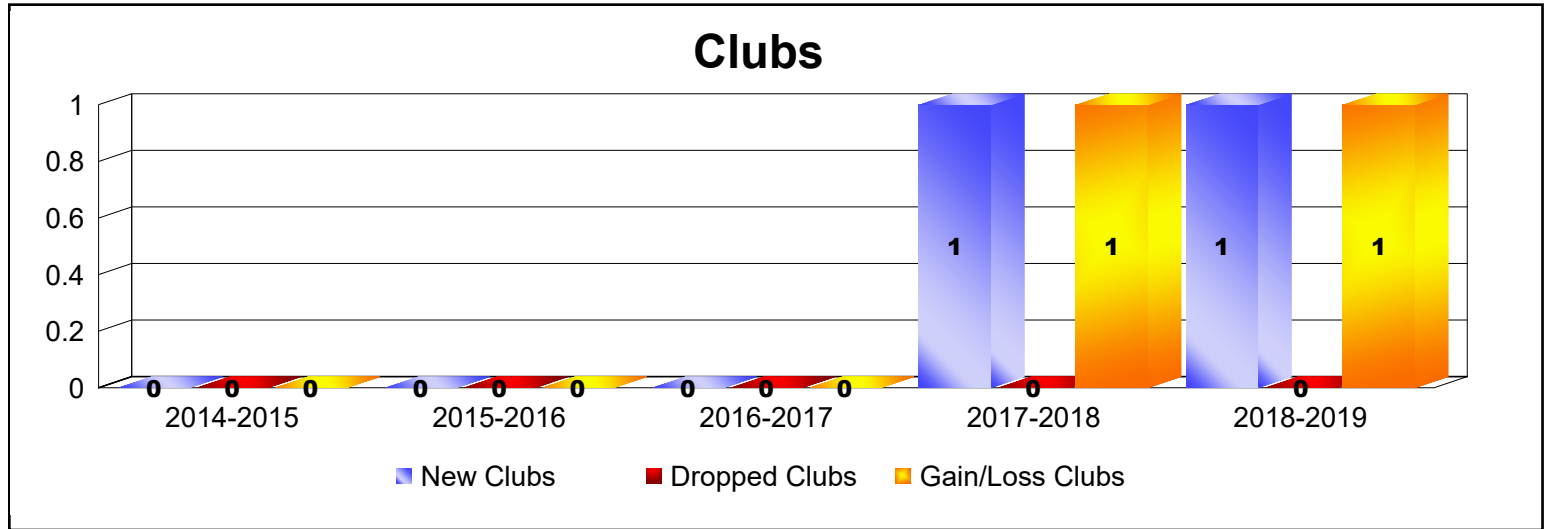

Year	New Clubs	Dropped Clubs	Gain/ Loss Clubs	New Members	Charter Members	Reinstate Members	Transfer Members	Total Member Added	Total Members Dropped	Gain/ Loss Members
2014-2015	0	0	0	0	0	0	0	0	0	0
2015-2016	0	-1	-1	0	0	0	0	0	-8	-8
Average	0	-1	-1	0	0	0	0	0	-4	-4

Year	New Clubs	Dropped Clubs	Gain/ Loss Clubs	New Members	Charter Members	Reinstate Members	Transfer Members	Total Member Added	Total Members Dropped	Gain/ Loss Members
2014-2015	0	0	0	40	0	1	3	44	-44	0
2015-2016	0	0	0	59	0	0	1	60	-49	11
2016-2017	0	0	0	42	0	0	1	43	-36	7
2017-2018	1	0	1	56	22	1	0	79	-45	34
2018-2019	1	0	1	50	25	1	0	76	-82	-6
Average	0	0	0	49	9	1	1	60	-51	9

Year	New Clubs	Dropped Clubs	Gain/ Loss Clubs	New Members	Charter Members	Reinstate Members	Transfer Members	Total Member Added	Total Members Dropped	Gain/ Loss Members
2014-2015	1	0	1	4	20	5	0	29	-20	9
2015-2016	0	0	0	18	0	0	0	18	-6	12
2016-2017	0	0	0	5	0	1	1	7	-8	-1
2017-2018	0	0	0	11	0	0	0	11	-8	3
2018-2019	0	-1	-1	6	0	0	0	6	-25	-19
Average	0	0	0	9	4	1	0	14	-13	1