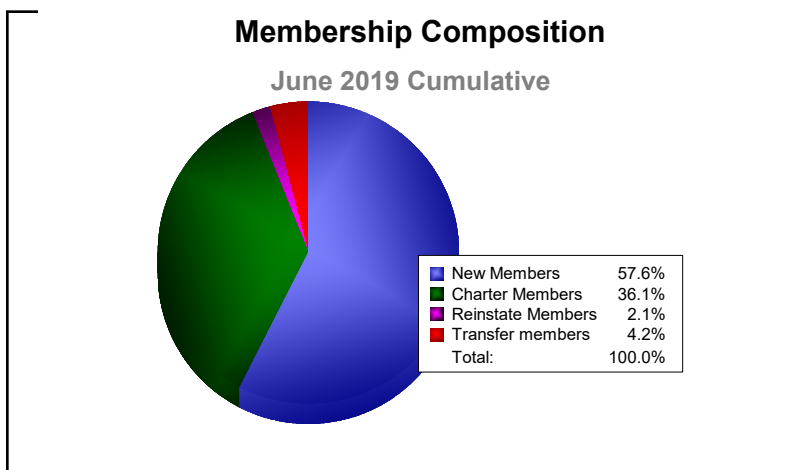

Year	New Clubs	Dropped Clubs	Gain/ Loss Clubs	New Members	Charter Members	Reinstate Members	Transfer Members	Total Member Added	Total Members Dropped	Gain/ Loss Members
2014-2015	3	0	3	137	73	2	8	220	-152	68
2015-2016	0	0	0	122	0	3	6	131	-147	-16
2016-2017	3	0	3	147	67	6	3	223	-159	64
2017-2018	0	0	0	140	5	8	4	157	-116	41
2018-2019	2	0	2	83	52	3	6	144	-168	-24
Average	2	0	2	126	39	4	5	175	-148	27