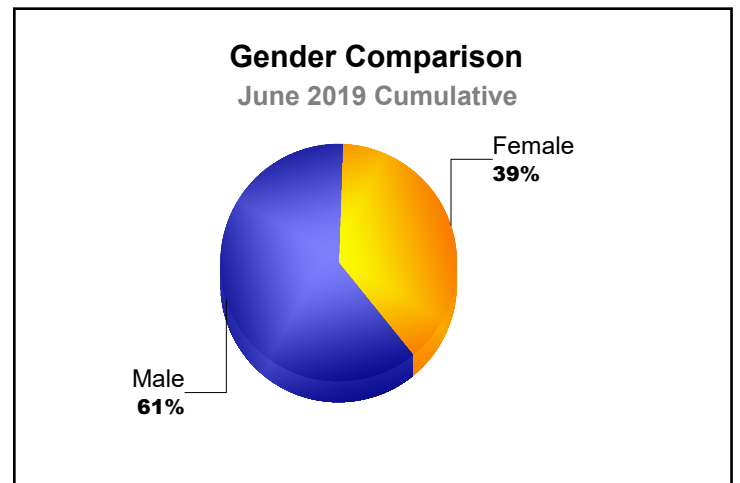

Year	New Clubs	Dropped Clubs	Gain/ Loss Clubs	New Members	Charter Members	Reinstate Members	Transfer Members	Total Member Added	Total Members Dropped	Gain/ Loss Members
2014-2015	0	0	0	40	0	1	3	44	-44	0
2015-2016	0	0	0	59	0	0	1	60	-49	11
2016-2017	0	0	0	42	0	0	1	43	-36	7
2017-2018	1	0	1	56	22	1	0	79	-45	34
2018-2019	1	0	1	50	25	1	0	76	-82	-6
Average	0	0	0	49	9	1	1	60	-51	9