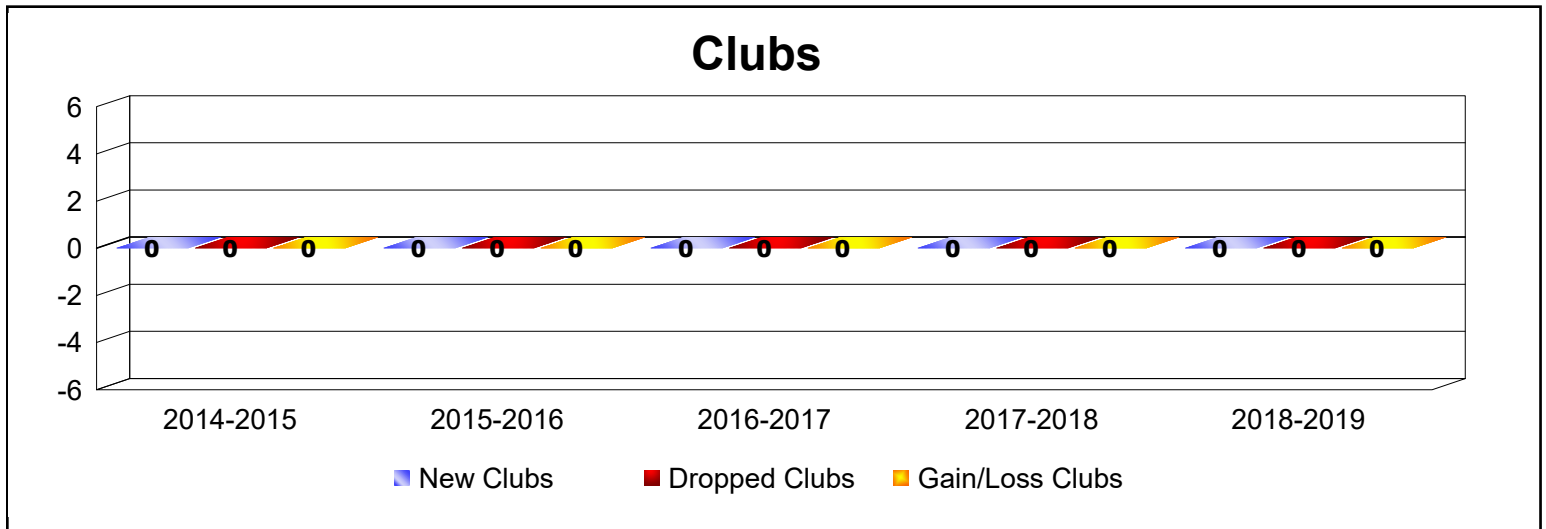

Year	New Clubs	Dropped Clubs	Gain/ Loss Clubs	New Members	Charter Members	Reinstate Members	Transfer Members	Total Member Added	Total Members Dropped	Gain/ Loss Members
2014-2015	0	0	0	9	0	1	0	10	-8	2
2015-2016	0	0	0	6	0	0	0	6	-2	4
2016-2017	0	0	0	4	0	0	0	4	-10	-6
2017-2018	0	0	0	3	0	0	0	3	-6	-3
2018-2019	0	0	0	2	0	0	2	4	-3	1
Average	0	0	0	5	0	0	0	5	-6	0