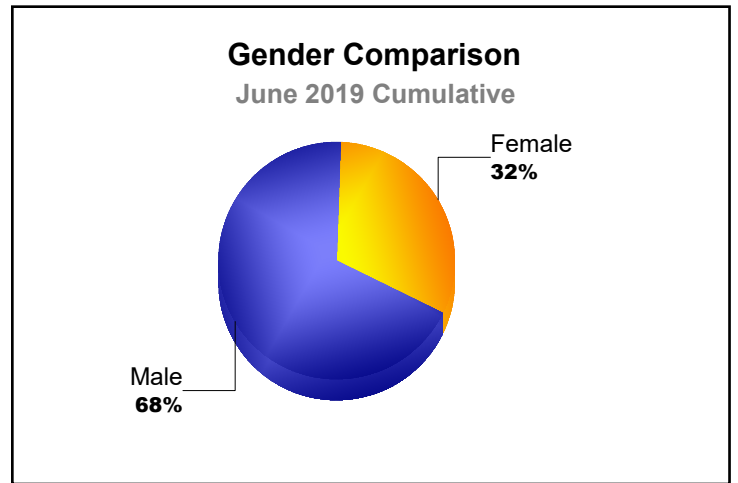

Year	New Clubs	Dropped Clubs	Gain/ Loss Clubs	New Members	Charter Members	Reinstate Members	Transfer Members	Total Member Added	Total Members Dropped	Gain/ Loss Members
2014-2015	3	0	3	137	73	2	8	220	-152	68
2015-2016	0	0	0	122	0	3	6	131	-147	-16
2016-2017	3	0	3	147	67	6	3	223	-159	64
2017-2018	0	0	0	140	5	8	4	157	-116	41
2018-2019	2	0	2	83	52	3	6	144	-168	-24
Average	2	0	2	126	39	4	5	175	-148	27