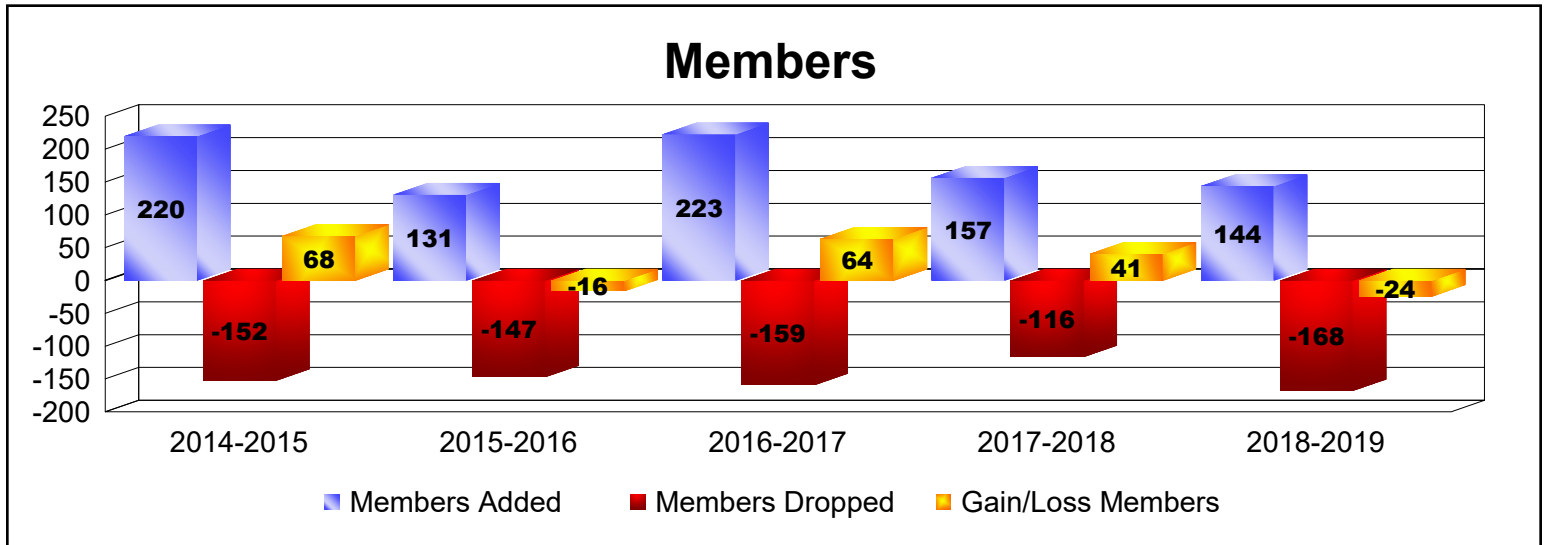

Year	New Clubs	Dropped Clubs	Gain/ Loss Clubs	New Members	Charter Members	Reinstate Members	Transfer Members	Total Member Added	Total Members Dropped	Gain/ Loss Members
2014-2015	3	0	3	137	73	2	8	220	-152	68
2015-2016	0	0	0	122	0	3	6	131	-147	-16
2016-2017	3	0	3	147	67	6	3	223	-159	64
2017-2018	0	0	0	140	5	8	4	157	-116	41
2018-2019	2	0	2	83	52	3	6	144	-168	-24
Average	2	0	2	126	39	4	5	175	-148	27