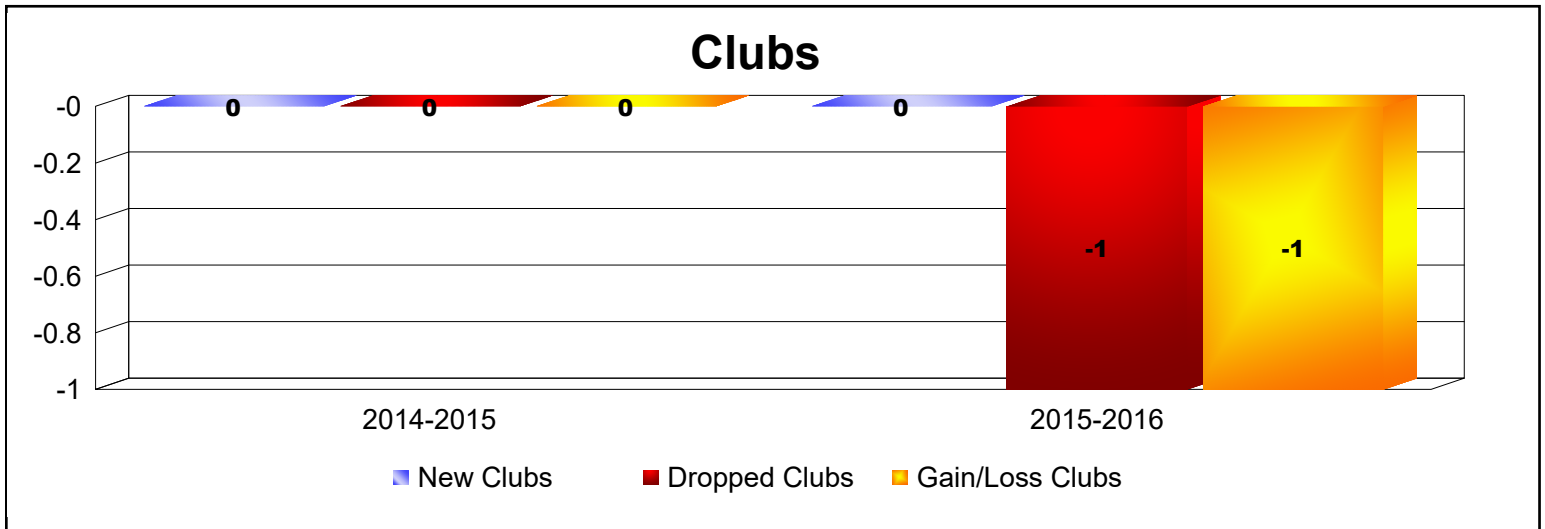

Year	New Clubs	Dropped Clubs	Gain/ Loss Clubs	New Members	Charter Members	Reinstate Members	Transfer Members	Total Member Added	Total Members Dropped	Gain/ Loss Members
2014-2015	0	0	0	0	0	0	0	0	0	0
2015-2016	0	-1	-1	0	0	0	0	0	-8	-8
Average	0	-1	-1	0	0	0	0	0	-4	-4

Year	New Clubs	Dropped Clubs	Gain/ Loss Clubs	New Members	Charter Members	Reinstate Members	Transfer Members	Total Member Added	Total Members Dropped	Gain/ Loss Members
2014-2015	0	0	0	40	0	1	3	44	-44	0
2015-2016	0	0	0	59	0	0	1	60	-49	11
2016-2017	0	0	0	42	0	0	1	43	-36	7
2017-2018	1	0	1	56	22	1	0	79	-45	34
2018-2019	1	0	1	50	25	1	0	76	-82	-6
Average	0	0	0	49	9	1	1	60	-51	9

Year	New Clubs	Dropped Clubs	Gain/ Loss Clubs	New Members	Charter Members	Reinstate Members	Transfer Members	Total Member Added	Total Members Dropped	Gain/ Loss Members
2014-2015	1	0	1	4	20	5	0	29	-20	9
2015-2016	0	0	0	18	0	0	0	18	-6	12
2016-2017	0	0	0	5	0	1	1	7	-8	-1
2017-2018	0	0	0	11	0	0	0	11	-8	3
2018-2019	0	-1	-1	6	0	0	0	6	-25	-19
Average	0	0	0	9	4	1	0	14	-13	1