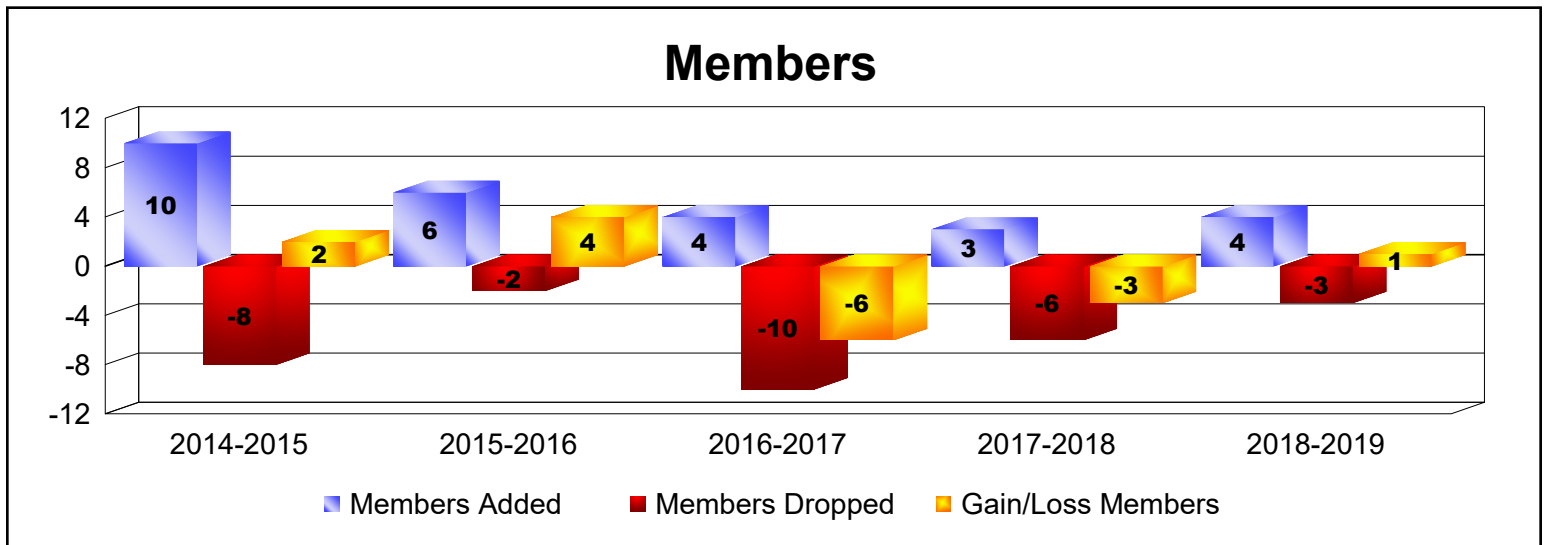

Year	New Clubs	Dropped Clubs	Gain/ Loss Clubs	New Members	Charter Members	Reinstate Members	Transfer Members	Total Member Added	Total Members Dropped	Gain/ Loss Members
2014-2015	0	0	0	9	0	1	0	10	-8	2
2015-2016	0	0	0	6	0	0	0	6	-2	4
2016-2017	0	0	0	4	0	0	0	4	-10	-6
2017-2018	0	0	0	3	0	0	0	3	-6	-3
2018-2019	0	0	0	2	0	0	2	4	-3	1
Average	0	0	0	5	0	0	0	5	-6	0