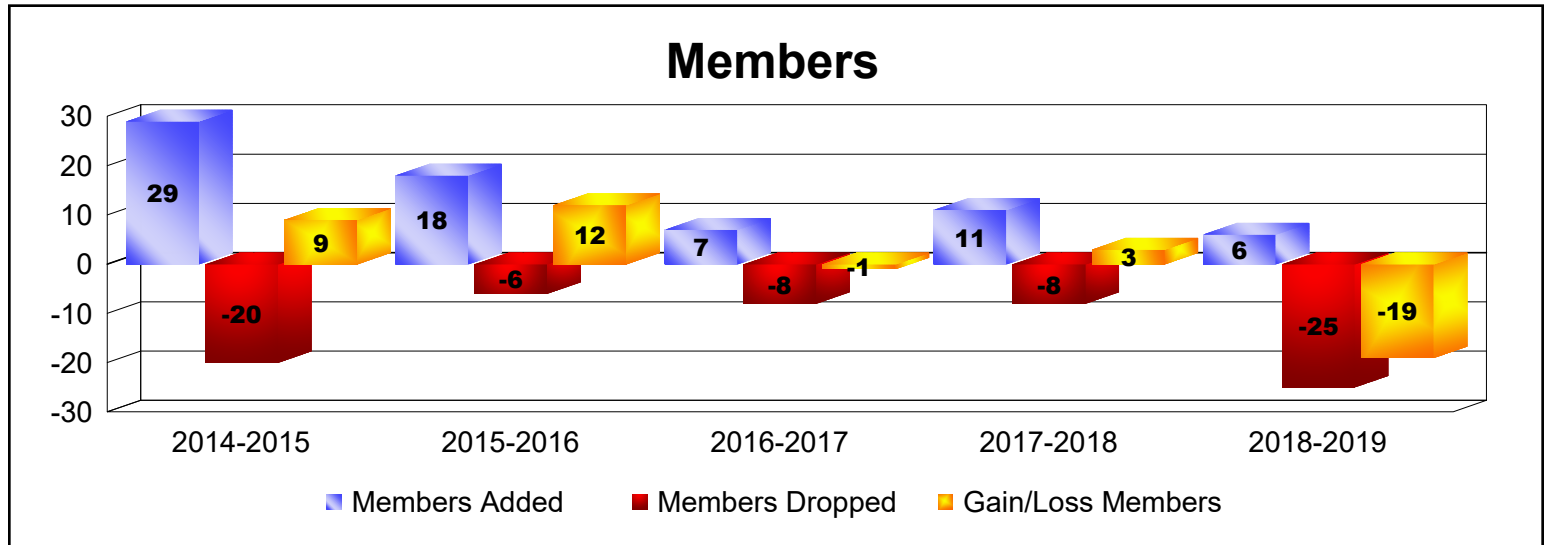

Year	New Clubs	Dropped Clubs	Gain/ Loss Clubs	New Members	Charter Members	Reinstate Members	Transfer Members	Total Member Added	Total Members Dropped	Gain/ Loss Members
2014-2015	0	0	0	0	0	0	0	0	0	0
2015-2016	0	-1	-1	0	0	0	0	0	-8	-8
Average	0	-1	-1	0	0	0	0	0	-4	-4

Year	New Clubs	Dropped Clubs	Gain/ Loss Clubs	New Members	Charter Members	Reinstate Members	Transfer Members	Total Member Added	Total Members Dropped	Gain/ Loss Members
2014-2015	0	0	0	40	0	1	3	44	-44	0
2015-2016	0	0	0	59	0	0	1	60	-49	11
2016-2017	0	0	0	42	0	0	1	43	-36	7
2017-2018	1	0	1	56	22	1	0	79	-45	34
2018-2019	1	0	1	50	25	1	0	76	-82	-6
Average	0	0	0	49	9	1	1	60	-51	9

Year	New Clubs	Dropped Clubs	Gain/ Loss Clubs	New Members	Charter Members	Reinstate Members	Transfer Members	Total Member Added	Total Members Dropped	Gain/ Loss Members
2014-2015	1	0	1	4	20	5	0	29	-20	9
2015-2016	0	0	0	18	0	0	0	18	-6	12
2016-2017	0	0	0	5	0	1	1	7	-8	-1
2017-2018	0	0	0	11	0	0	0	11	-8	3
2018-2019	0	-1	-1	6	0	0	0	6	-25	-19
Average	0	0	0	9	4	1	0	14	-13	1