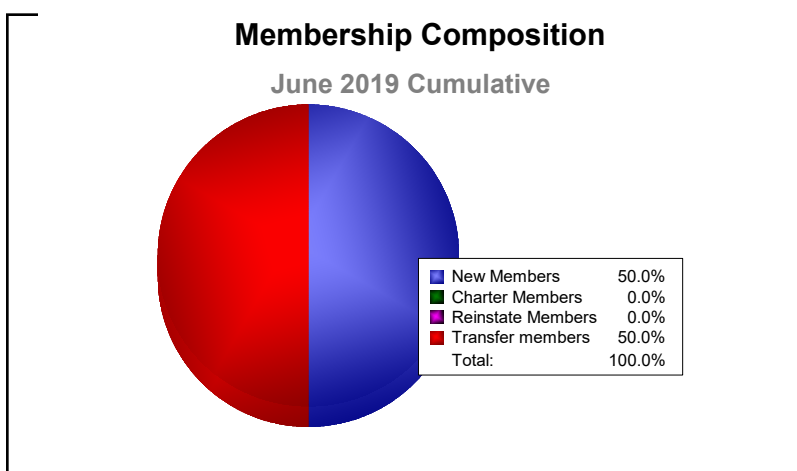

Year	New Clubs	Dropped Clubs	Gain/ Loss Clubs	New Members	Charter Members	Reinstate Members	Transfer Members	Total Member Added	Total Members Dropped	Gain/ Loss Members
2014-2015	0	0	0	9	0	1	0	10	-8	2
2015-2016	0	0	0	6	0	0	0	6	-2	4
2016-2017	0	0	0	4	0	0	0	4	-10	-6
2017-2018	0	0	0	3	0	0	0	3	-6	-3
2018-2019	0	0	0	2	0	0	2	4	-3	1
Average	0	0	0	5	0	0	0	5	-6	0