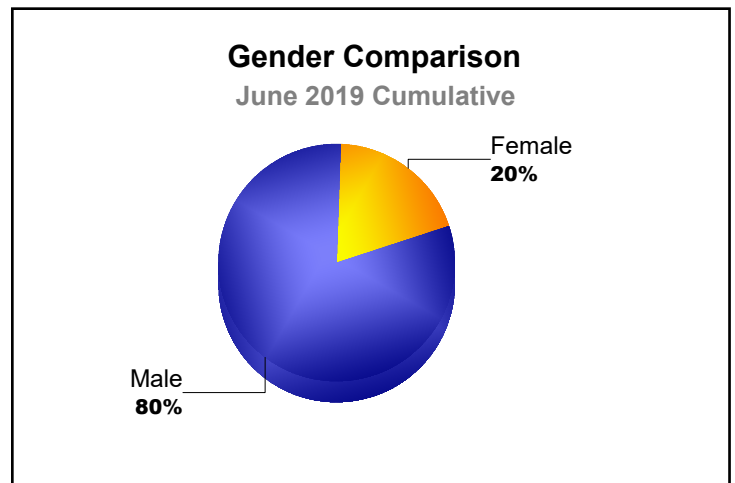

Year	New Clubs	Dropped Clubs	Gain/ Loss Clubs	New Members	Charter Members	Reinstate Members	Transfer Members	Total Member Added	Total Members Dropped	Gain/ Loss Members
2014-2015	0	0	0	9	0	1	0	10	-8	2
2015-2016	0	0	0	6	0	0	0	6	-2	4
2016-2017	0	0	0	4	0	0	0	4	-10	-6
2017-2018	0	0	0	3	0	0	0	3	-6	-3
2018-2019	0	0	0	2	0	0	2	4	-3	1
Average	0	0	0	5	0	0	0	5	-6	0