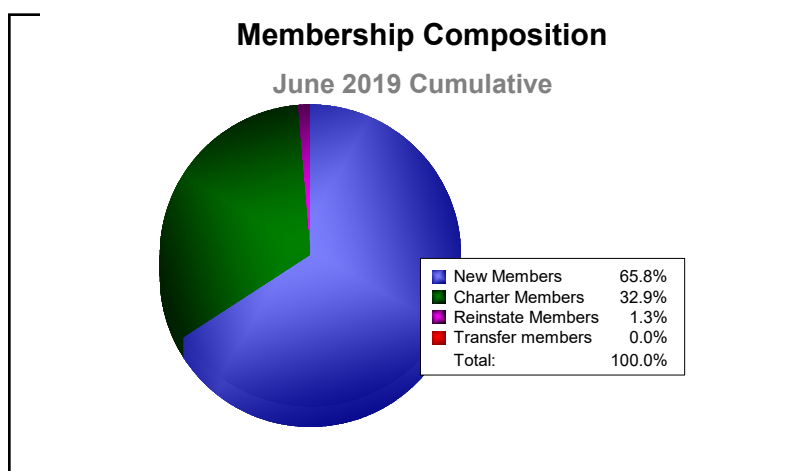

Year	New Clubs	Dropped Clubs	Gain/ Loss Clubs	New Members	Charter Members	Reinstate Members	Transfer Members	Total Member Added	Total Members Dropped	Gain/ Loss Members
2014-2015	0	0	0	0	0	0	0	0	0	0
2015-2016	0	-1	-1	0	0	0	0	0	-8	-8
Average	0	-1	-1	0	0	0	0	0	-4	-4

Year	New Clubs	Dropped Clubs	Gain/ Loss Clubs	New Members	Charter Members	Reinstate Members	Transfer Members	Total Member Added	Total Members Dropped	Gain/ Loss Members
2014-2015	0	0	0	40	0	1	3	44	-44	0
2015-2016	0	0	0	59	0	0	1	60	-49	11
2016-2017	0	0	0	42	0	0	1	43	-36	7
2017-2018	1	0	1	56	22	1	0	79	-45	34
2018-2019	1	0	1	50	25	1	0	76	-82	-6
Average	0	0	0	49	9	1	1	60	-51	9